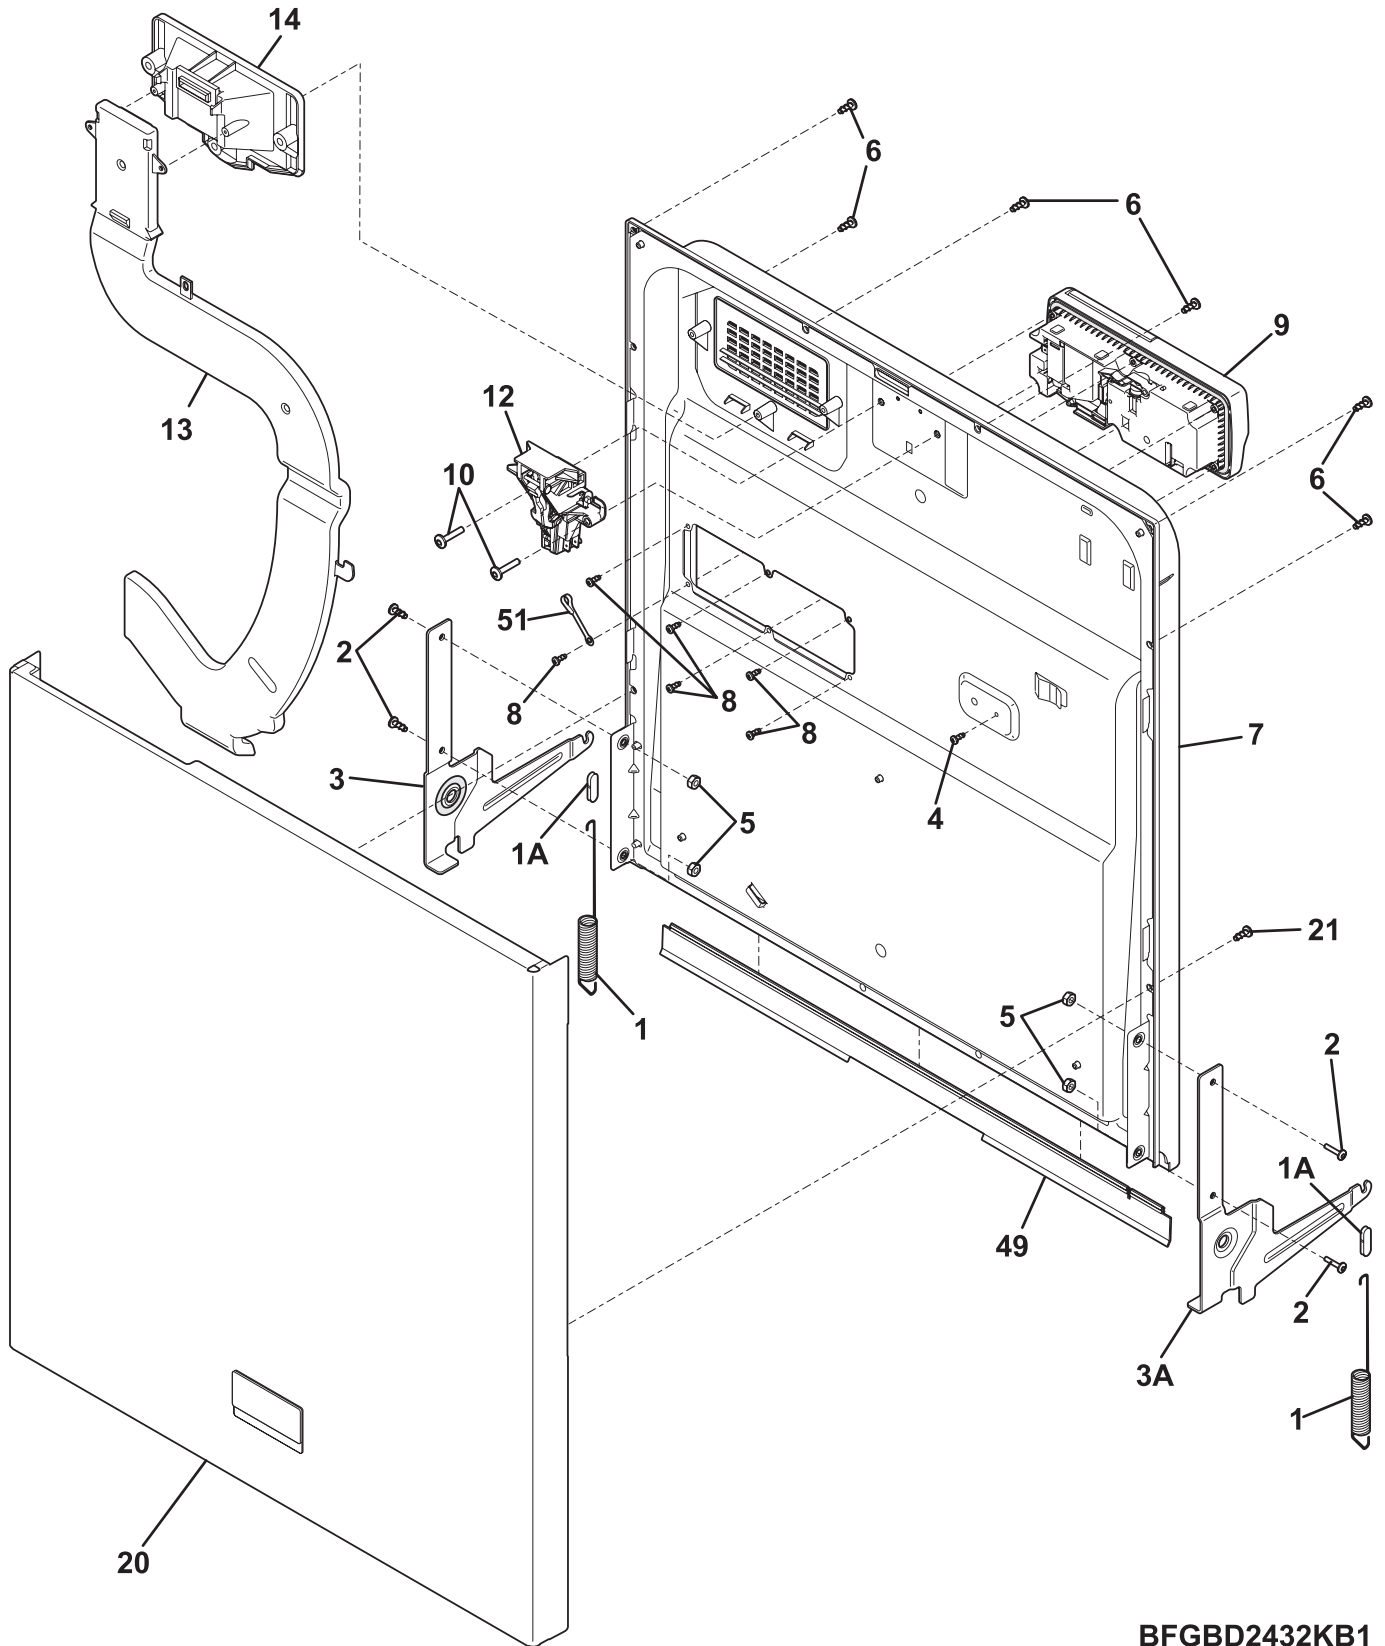

DOOR

BFGBD2432KB1

DOOR

Model Index: A FGBD2431K (FGBD2431KB1)
B FGBD2431K (FGBD2431KF1)
C FGBD2431K (FGBD2431KQ1)
D FGBD2431K (FGBD2431KW1)

POS. NO	PART NO.		DESCRIPTION
1	154430501	A B C D	Spring, door, (2)
1A	154325201	A B C D	Linkage, door spring, (2)
2	154093301	A B C D	Screw, arm assy, (4)
3	154691201	A B C D	Arm Assy, LH
3A	154691101	A B C D	Arm Assy, RH
*	154647101	A B C D	Hinge Pin, arm assy
*	154686401	A B C D	Bearing, hinge pin
4	154409401	A B C D	Screw, ground, #8-18 x .375
5	154079601	A B C D	Nut, arm assy, and handle mtg.
6	154282901	A B C D	Screw, Phillips, 8-10 x .7
7	154494601	A B C D	Liner, door assy.
8	154294701	A B C D	Screw, #7 plas .375, (6), disp. assy.
9	154574401	A B C D	Dispenser, det/rinse aid, w/o reed
9*	154388801	A B C D	Cap, Rinse aid
9*	154719301	A B C D	Shield, dispenser assy
10	154103702	A B C D	Screw, latch mtg, (2)
12 #	154758101	A B C D	Latch Assembly, door
13	154755801	A B C D	Duct Assembly, vent, w/tape
14	154733701	A B C D	Vent assy, dry, w/gaskets
14*	154436201	A B C D	Screw, dry duct, (3)
20	154741003	A - - -	Door Assembly, w/insullation, black, w/badge
20	154729605	- B - -	Door Assembly, w/insullation, stainless, w/badge
20	154741004	- - C -	Door Assembly, w/insullation, bisque, w/badge
20	154741001	- - - D	Door Assembly, w/insullation, white, w/badge
20*	154253201	A B C D	Insulation, door
21	5304428306	A B C D	Screw, door mtg., (2)
49	154576501	A B C D	Gasket, door, bottom
51	154320301	A B C D	Clamp, drip loop, wire